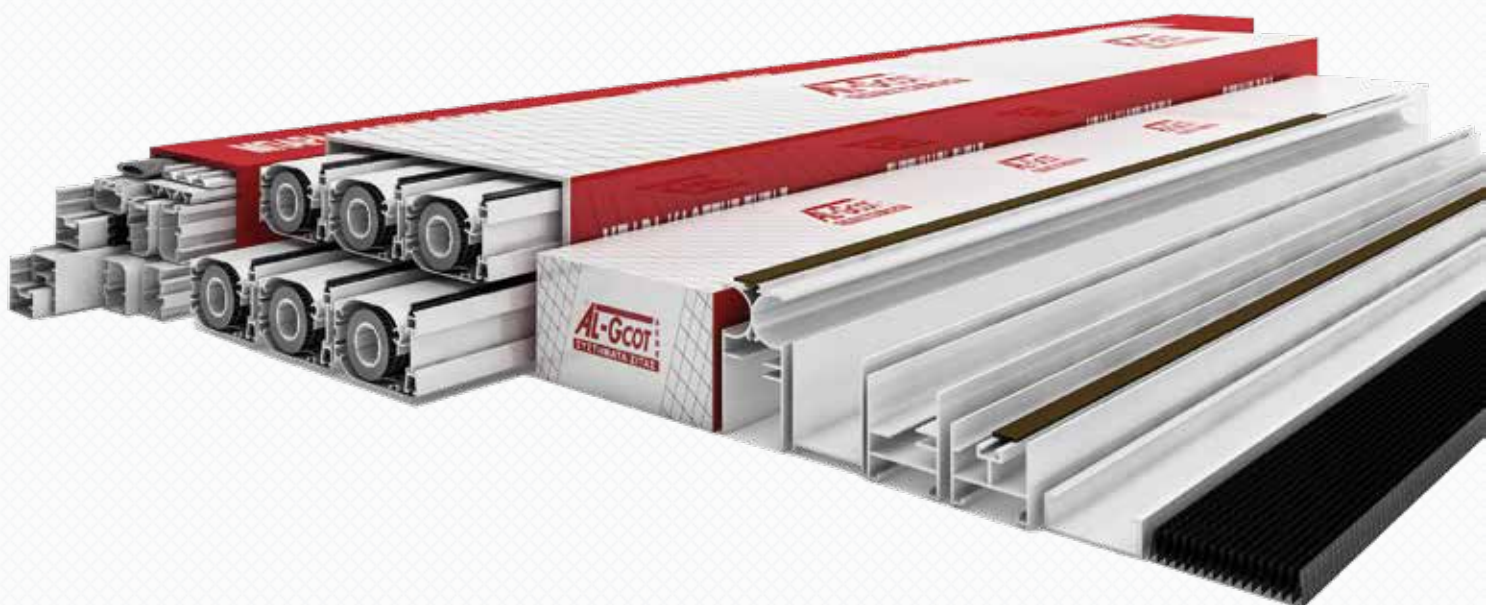

Εως τώρα η ALGCOT, δραστηριοποιούνταν περισσότερο στην Ελλάδα. Με την ενσωμάτωση των νέων προϊόντων της και την ανάπτυξη της δυναμικής της είναι σε θέση να παρέχει τα προϊόντα της σε Ελλάδα, Κύπρο αλλά και σε χώρες του εξωτερικού υπεύθυνα, γρήγορα αλλά και στις καλύτερες τιμές της αγοράς.

The Company

The company G. Kotoulas ALGCOT A.E.B.E. founded in 1991 with commercial activity. Then, through a program of successive investments created a pilot plant production of aluminum products, PANEL inlet aluminum mosquito systems and rolls. The experience of 23 years in space, has documented its quality. The greatest strength of ingenuity. The ALGCOT A.E.B.E., knowing very well the aluminum industry designs, produces and provides original products .

Our company with the expertise and experience of its staff, provides its partners, service and top quality.

The ALGCOT A.E.B.E. in privately owned facilities is equipped with modern equipment michanoligiko with large production capabilities by investing in integrated production solutions .

Paintshop :

Sophisticated powder coating that serves both the needs of the company itself and its partners.

Until now ALGCOT, more active in Greece . With the integration of new products and growth dynamics is able to provide its products to Greece, Cyprus and abroad responsibly, quickly and at the best market prices .